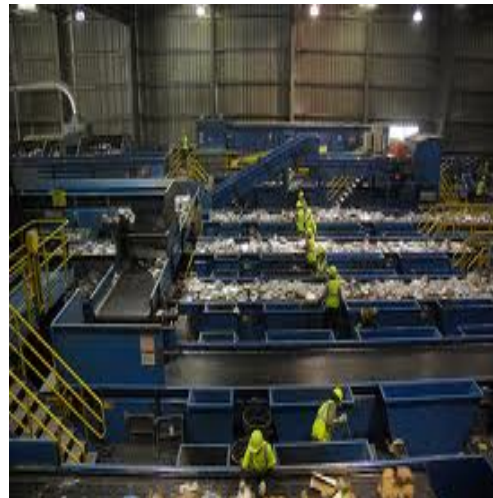

“Sky Chief & Recycling vendor Journey”