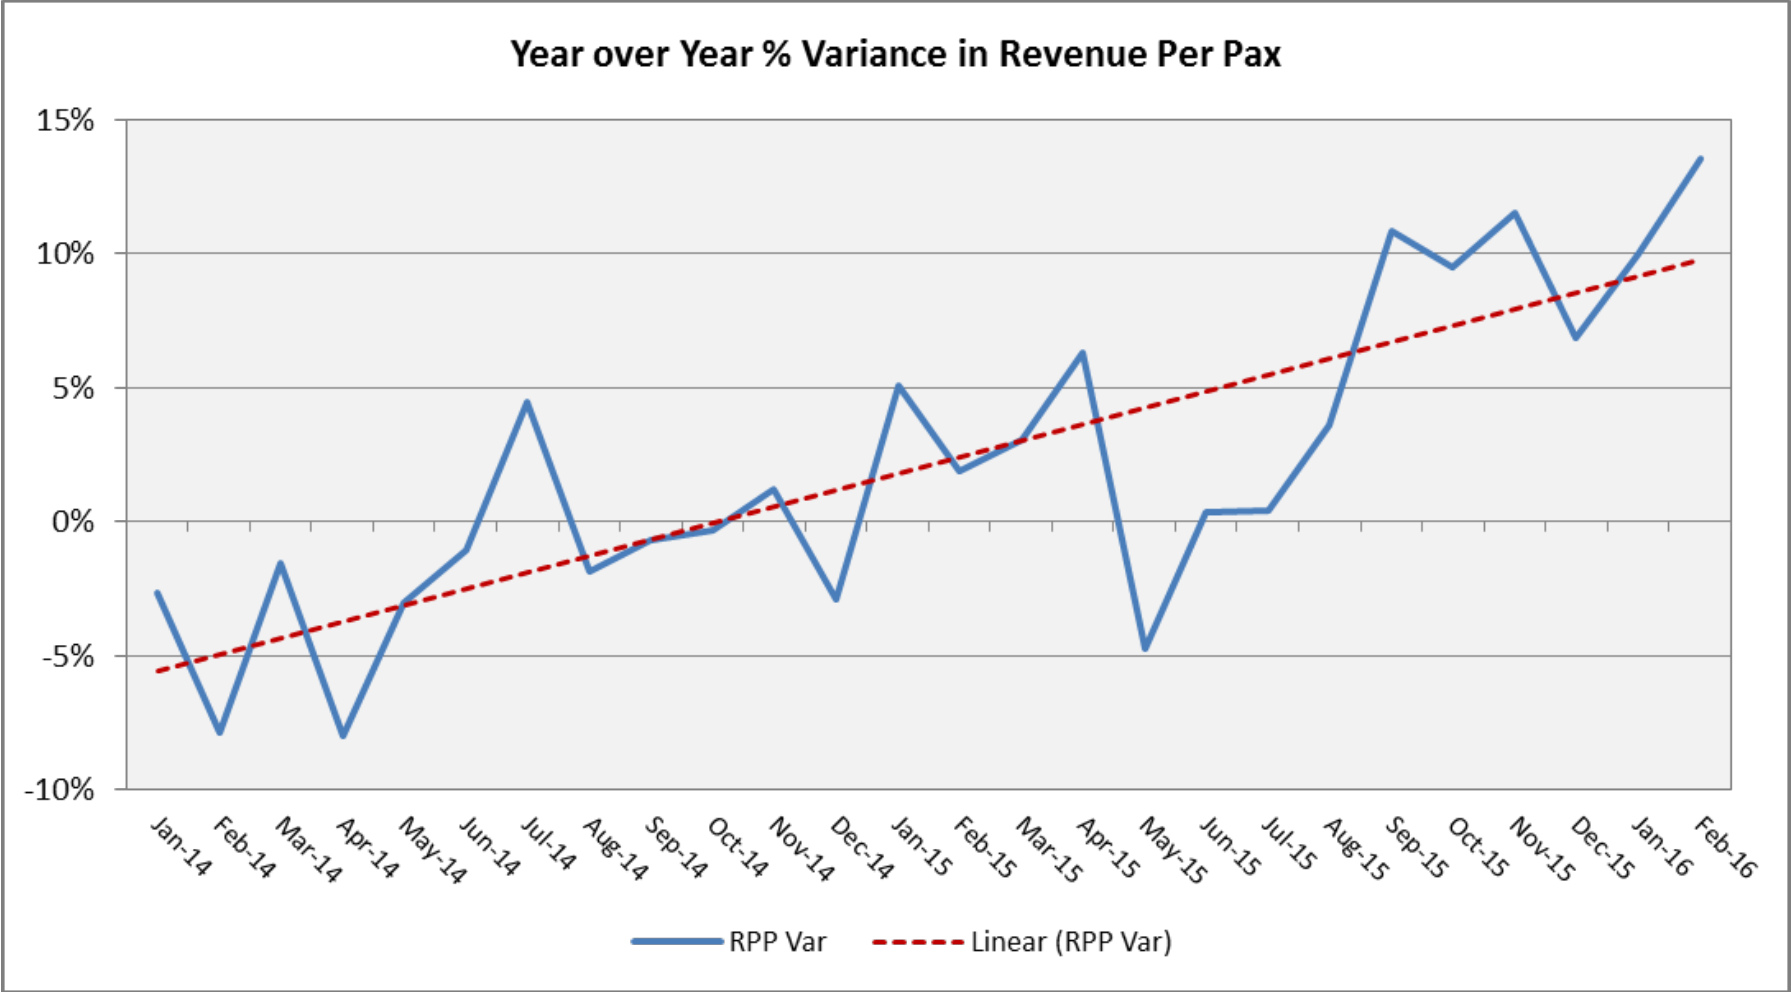

European Airport ...Parking Revenue per passenger....