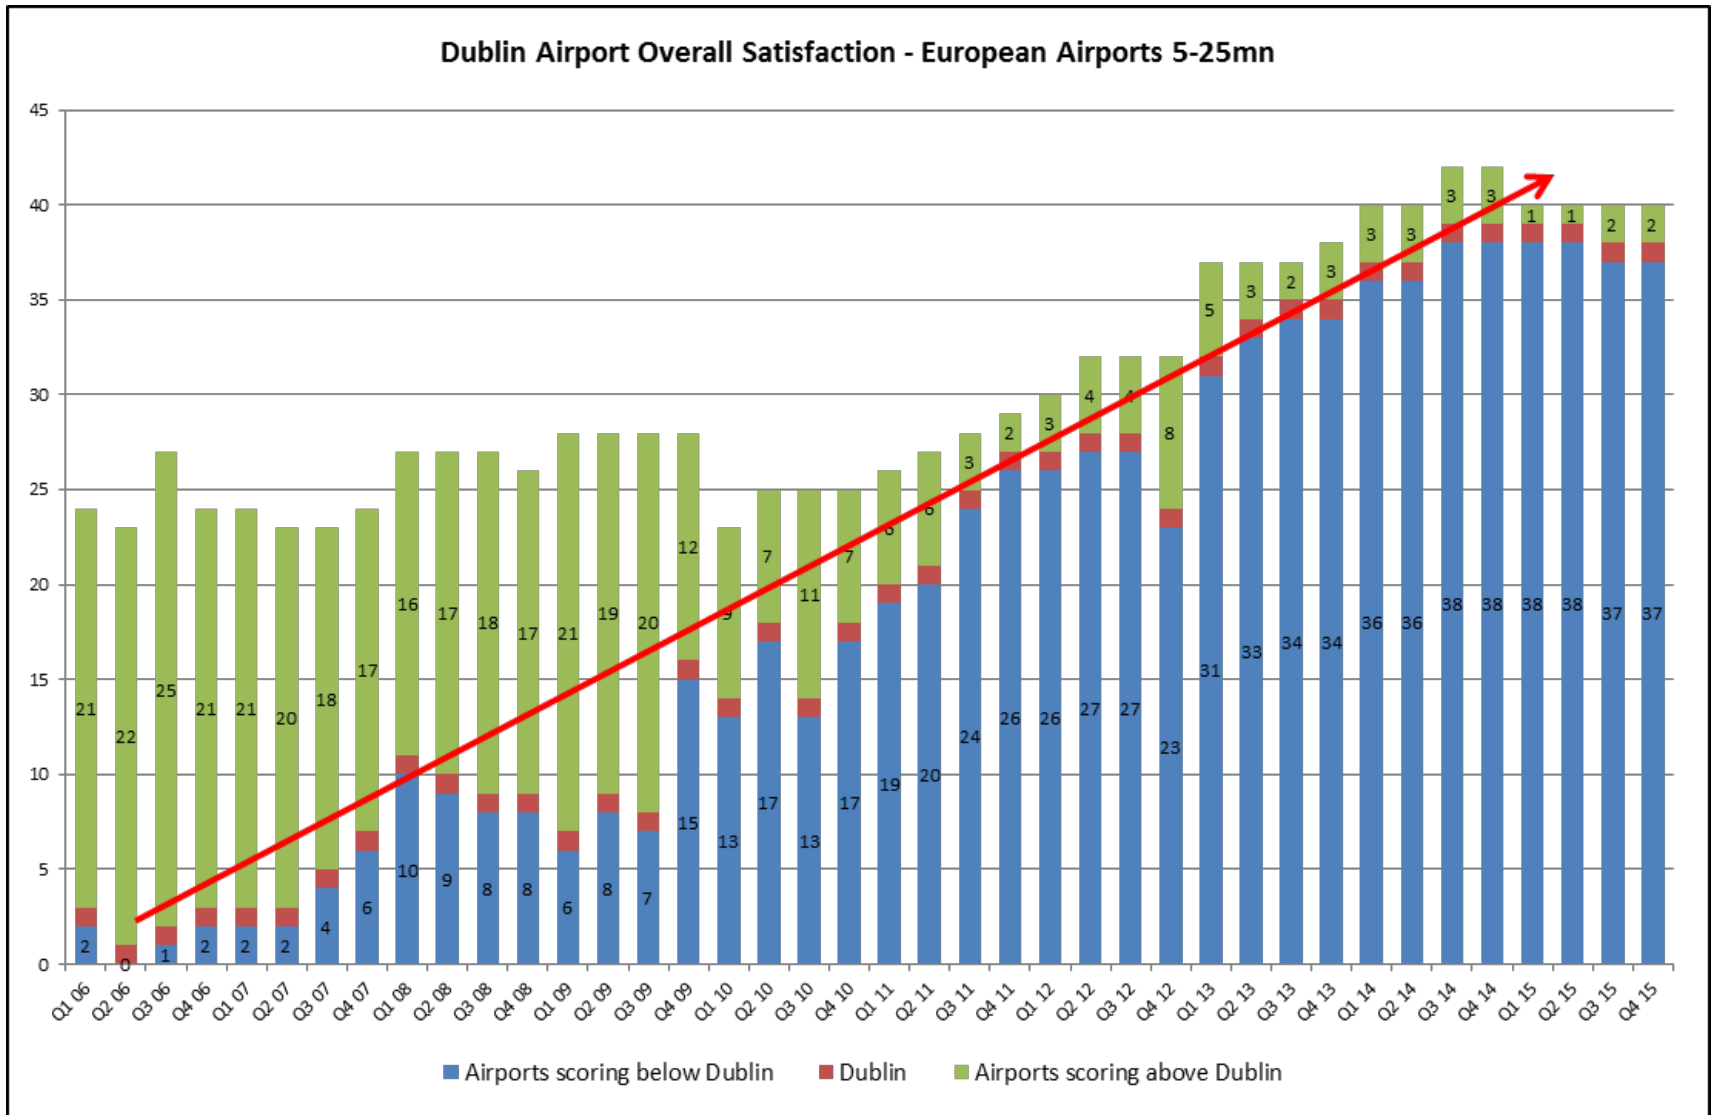

ACI ASQ Score Progression...