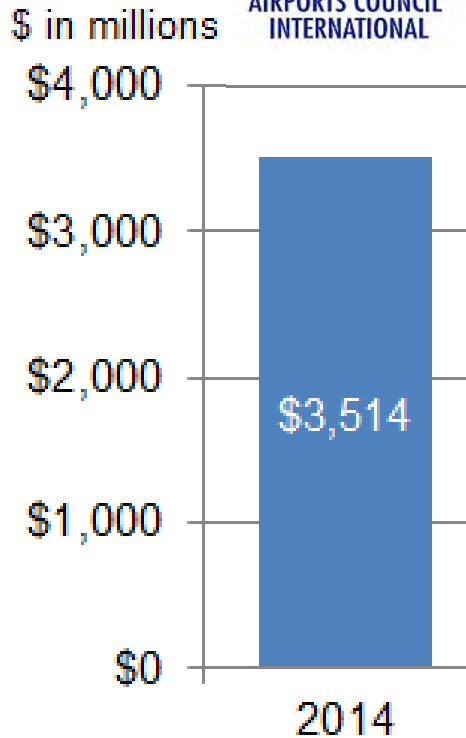

# Where's the Pot of Gold?....

Parking Revenue	\$3,514,000,000
5% increase in Revenue	\$175,000,000

CY 14 FAA Total Enplanements	761,288,443
Increase per passenger enplaned	\$0.223

Enplanements	Potential Revenue (FY)
2,000,000	\$446,000
5,000,000	\$1,115,000
10,000,000	\$2,230,000
12,000,000	\$2,676,000
15,000,000	\$3,345,000